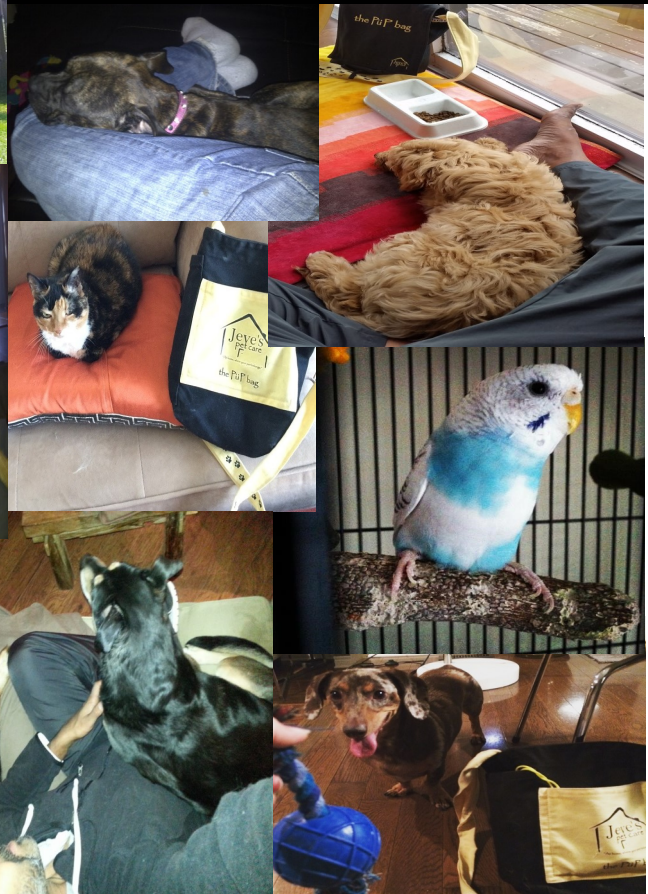

Police Cleared

Insured

Bonded

Pet First Aid & CPR

Police Cleared

Please join us for our 9th Annual Fundraiser for Salthaven Wildlife Rehabilitation & Education Centre Inc. *A Charity Event 9* coming February 17, 2016. Share the love. Reserve today.

10 Years of love, care & Friendship.

Follow us for photos, tips and helpful tips.

Jeve's Pet Care

@jevespetcare

#jevespetcare1

www.jevespetcare.com

519-204-5383

info@jevespetcare.com